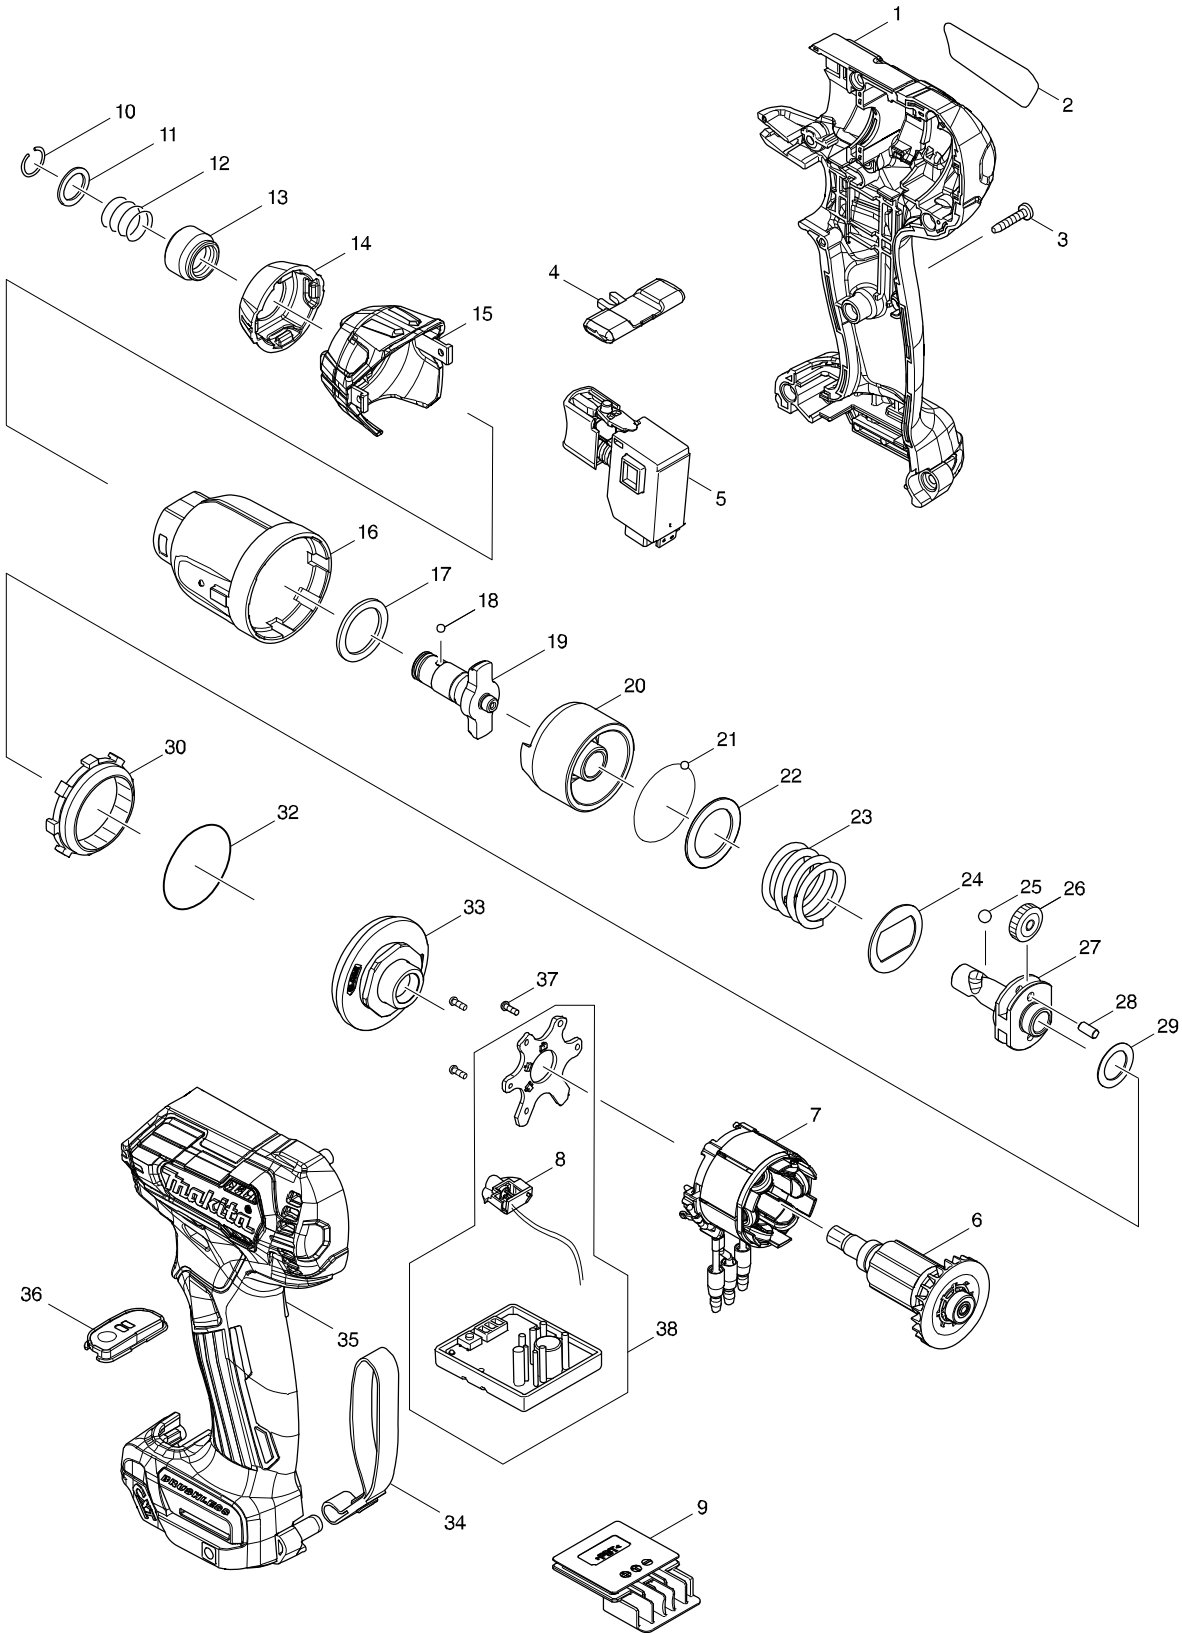

Model No. TD111D CORDLESS IMPACT DRIVER

Model : TD111D CORDLESS IMPACT DRIVER

Item	Sub	Parts No.	Parts Description	Qty
1		183E65-8	HOUSING SET	1
1	C10	252126-6	HEX. LOCKING NUT M4-7 INC. 35	2
2		852P37-7	TD111D NAME PLATE	1
3		266429-2	TAPPING SCREW 3X16	9
4		455053-8	F/R CHANGE LEVER	1
5		650689-0	SWITCH C3JW-2B	1
6		619415-6	ROTOR	1
7		629232-6	STATOR	1
8		620553-9	LED CIRCUIT	1
9		644813-5	TERMINAL	1
10		231965-7	RING SPRING 10	1
11		267143-3	FLAT WASHER 11	1
12		233005-7	COMPRESSION SPRING 13	1
13		326803-7	BIT SLEEVE	1
14		424907-0	BUMPER	1
15		457062-3	HAMMER CASE COVER	1
16		144058-0	HAMMER CASE COMPLETE	1
17		261159-0	NYLON WASHER 19	1
18		216019-1	STEEL BALL 3	2
19		326629-7	ANVIL N	1
20		324894-2	HAMMER	1
21		216019-1	STEEL BALL 3	24
22		267380-9	FLAT WASHER 20	1
23		232326-4	COMPRESSION SPRING 21	1
24		267813-4	WASHER 21	1
25		216002-8	STEEL BALL 4.8	2
26		221437-0	SPUR GEAR 17	2
27		324897-6	SPINDLE	1
28		268217-3	PIN 3.5	2
29		253052-2	FLAT WASHER 12	1
30		227316-0	INTERNAL GEAR 43	1
32		213479-8	O RING 33	1
33		141893-7	BEARING BOX COMPLETE	1
35		183E65-8	HOUSING SET	1
35	C10	252126-6	HEX. LOCKING NUT M4-7 INC. 1	2
36		144060-3	SWITCH PLATE COMPLETE	1
37		266490-9	TAPPING SCREW PT 2X6	3
38		620552-1	CONTROLLER INC. 8	1