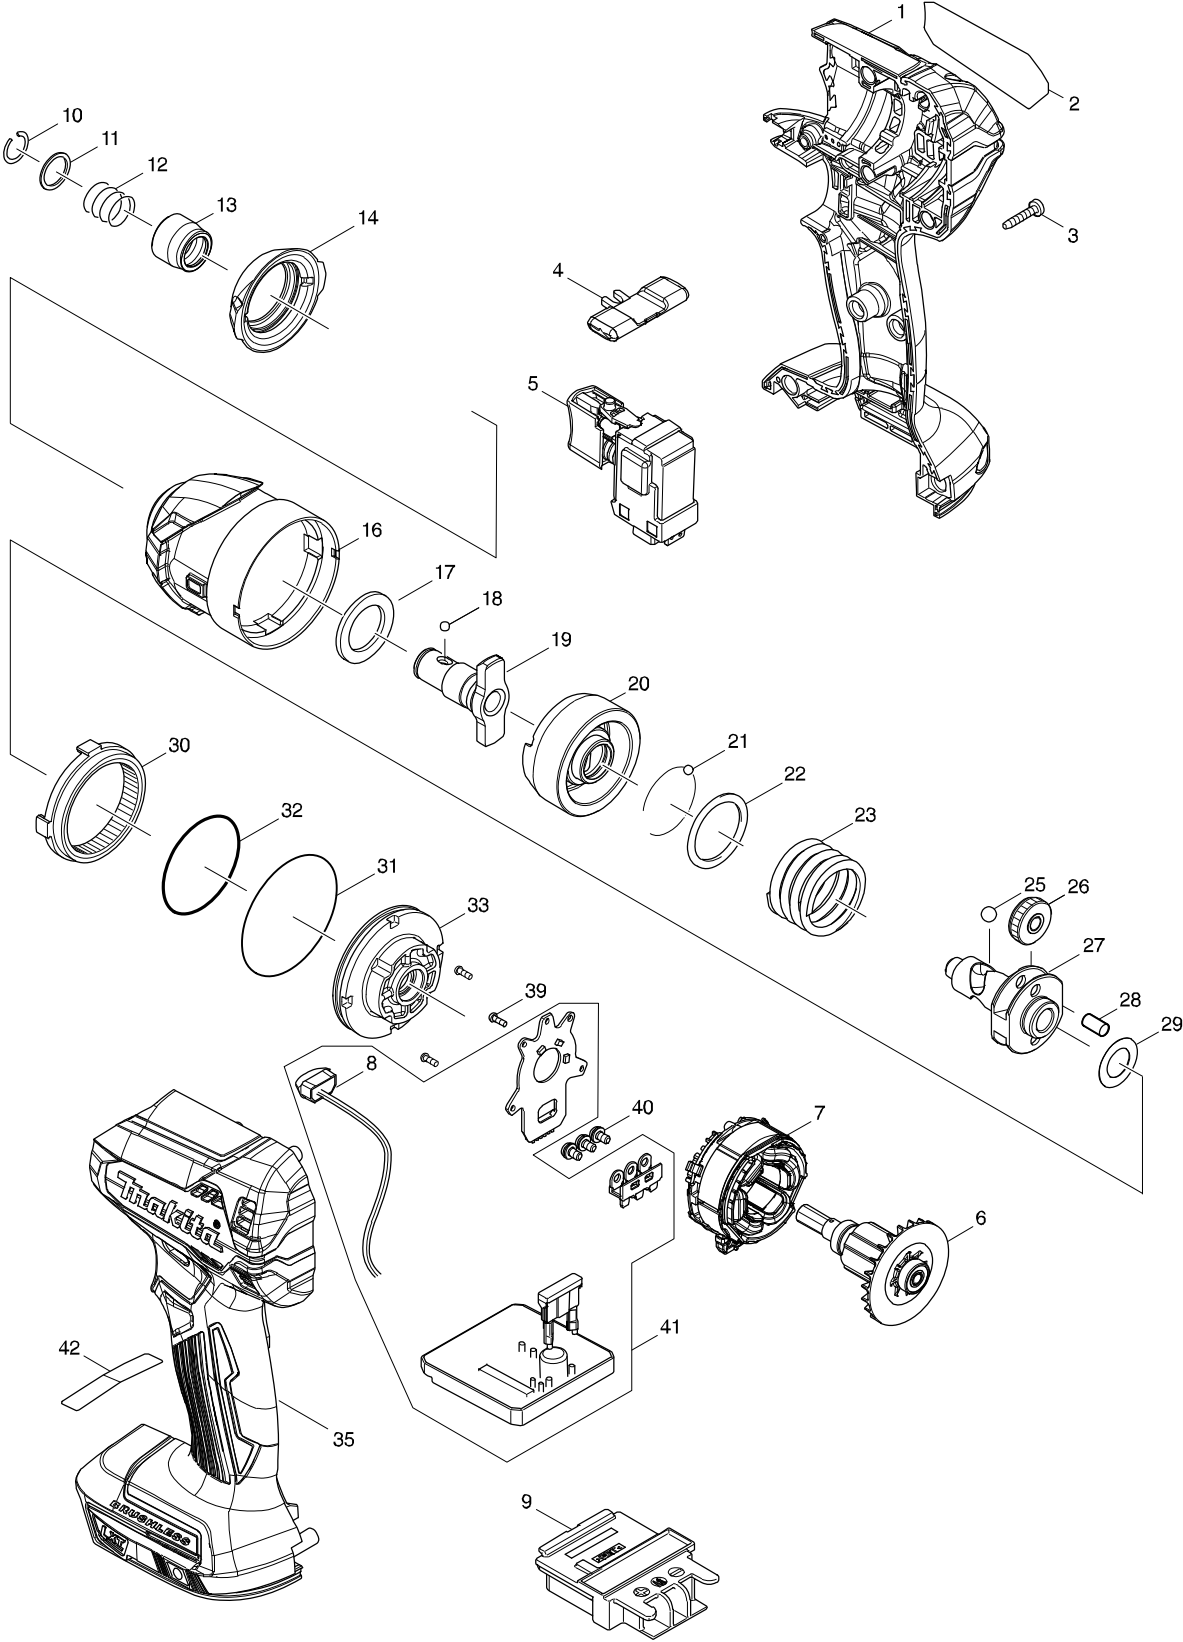

Model No. DTD153 CORDLESS IMPACT DRIVER

## Model : DTD153 CORDLESS IMPACT DRIVER

Item	Sub	Parts No.	Parts Description	Qty
1		183E35-7	HOUSING SET	1
1	C10	263005-3	RUBBER PIN 6	2
1	C20	252126-6	HEX. LOCKING NUT M4-7 INC. 35	2
2		852K79-1	DTD153 NAME PLATE	1
3		266429-2	TAPPING SCREW 3X16	9
4		455053-8	F/R CHANGE LEVER	1
5		143975-1	SWITCH COMPLETE	1
6		619404-1	ROTOR	1
7		629224-5	STATOR	1
8		620557-1	LED CIRCUIT	1
9		643860-3	TERMINAL	1
10		231951-8	RING SPRING 11	1
11		267085-1	FLAT WASHER 12	1
12		233005-7	COMPRESSION SPRING 13	1
13		326072-0	BIT SLEEVE	1
14		424888-8	BUMPER	1
16		143957-3	HAMMER CASE COMPLETE	1
17		261151-6	NYLON WASHER 19	1
18		216040-0	STEEL BALL 3.5	2
19		326576-2	ANVIL N	1
20		326564-9	HAMMER	1
21		216040-0	STEEL BALL 3.5	24
22		267175-0	FLAT WASHER 24	1
23		234251-5	COMPRESSION SPRING 25	1
25		216041-8	STEEL BALL 5.6	2
26		227362-3	SPUR GEAR 22	2
27		326562-3	SPINDLE	1
28		256253-1	PIN 5	2
29		253314-8	THIN WASHER 15	1
30		227378-8	INTERNAL GEAR 51	1
31		213606-7	O RING 48	1
32		213507-9	O RING 40	1
33		143958-1	BEARING BOX COMPLETE	1
35		183E35-7	HOUSING SET	1
35	C10	263005-3	RUBBER PIN 6	2
35	C20	252126-6	HEX. LOCKING NUT M4-7 INC. 1	2
39		266490-9	TAPPING SCREW PT 2X6	3
40		652069-6	FLAT HEAD SCREW M3X6	3
41		620563-6	CONTROLLER INC. 8	1